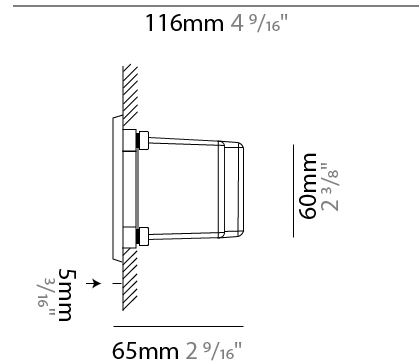

base number   Color   Finish
Temperature   Options

1. To build a product code in our configurator select the specify button on the base model # product page
2. To build a manual product code on this datasheet choose from the options listed below in blue font and add the suffix to the base model #

GENERAL

Series: New Green
Subseries: New Green XS
Brand: Side
Division: Exterior
Mounting Type: Recessed
Mounting Location: Wall
Subcategory: Step Light

PHYSICAL

Shape: Rectangle
Length (mm): 116
Length (in): 4 ⁹/₁₆
Width (mm): 73
Width (in): 2 ⁷/₈
Depth (mm): 65
Depth (in): 2 ⁹/₁₆
Light Distribution: Asymmetric
Weight (kg): 0.4
Weight (lbs): 0.88
Diffuser: Clear tempered glass
Gasket: Silicon rubber
Fixture Finish: WHI / BLK / GRY
Fixture Material: Aluminum Die Cast

ELECTRICAL

Lamp Type: LED (Zhaga Standard)
Input Wattage (W): 2
Total Output Wattage (W): 1.05
Dimming: Non-Dimmable
Driver Included: No
Driver Location: Remote
Driver Type: Constant Current - Universal
Driver Class: Class 2
Input Voltage (V): 120 - 277
Constant Current (MA): 350
Upon Request: 0-10Vdc dimming / Phase dimming 120Vac

LED

Color Temperature (°K): 3000 / 4000
Max. Delivered Lumen (lm): 103.7 / 116.6
Nominal Lumen (lm): 240 / 270
CRI: >90 CRI
Lamp Life (hrs): 50000

OPTICAL

Optic°: Asymmetrical

RATINGS AND CERTIFICATIONS

Certified By: Certified for North American Standards
IP rating: IP65
IK Rating: IK07

PROJECT
TYPE
SPECIFIER
QUANTITY
DATE

2.2kg / 4.85 lbs