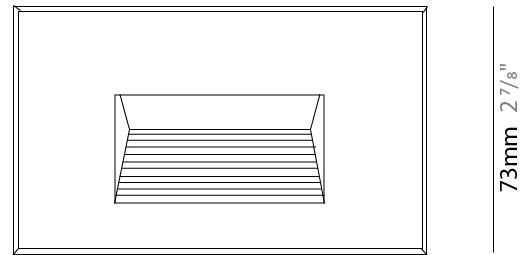

base number   Color   Finish
Temperature   Options

1. To build a product code in our configurator select the specify button on the base model # product page
2. To build a manual product code on this datasheet choose from the options listed below in blue font and add the suffix to the base model #

GENERAL

Series: New Green
Subseries: New Green XS
Brand: Side
Division: Exterior
Mounting Type: Recessed
Mounting Location: Wall
Subcategory: Step Light

PHYSICAL

Shape: Rectangle
Length (mm): 116
Length (in): 4 ⁹/₁₆
Width (mm): 73
Width (in): 2 ⁷/₈
Depth (mm): 65
Depth (in): 2 ⁹/₁₆
Light Distribution: Asymmetric
Weight (kg): 0.4
Weight (lbs): 0.88
Diffuser: Clear tempered glass
Gasket: Silicon rubber
Fixture Finish: WHI / BLK / GRY
Fixture Material: Aluminum Die Cast

ELECTRICAL

Lamp Type: LED (Zhaga Standard)
Input Wattage (W): 2
Total Output Wattage (W): 1.05
Dimming: Non-Dimmable
Driver Included: No
Driver Location: Remote
Driver Type: Constant Current - Universal
Driver Class: Class 2
Input Voltage (V): 120 - 277
Constant Current (MA): 350
Upon Request: 0-10Vdc dimming / Phase dimming 120Vac

LED

Color Temperature (°K): 3000 / 4000
Max. Delivered Lumen (lm): 103.7 / 116.6
Nominal Lumen (lm): 240 / 270
CRI: >90 CRI
Lamp Life (hrs): 50000

OPTICAL

Optic°: Asymmetrical

RATINGS AND CERTIFICATIONS

Certified By: Certified for North American Standards
IP rating: IP65
IK Rating: IK07

PROJECT
TYPE
SPECIFIER
QUANTITY
DATE

2.2kg / 4.85 lbs